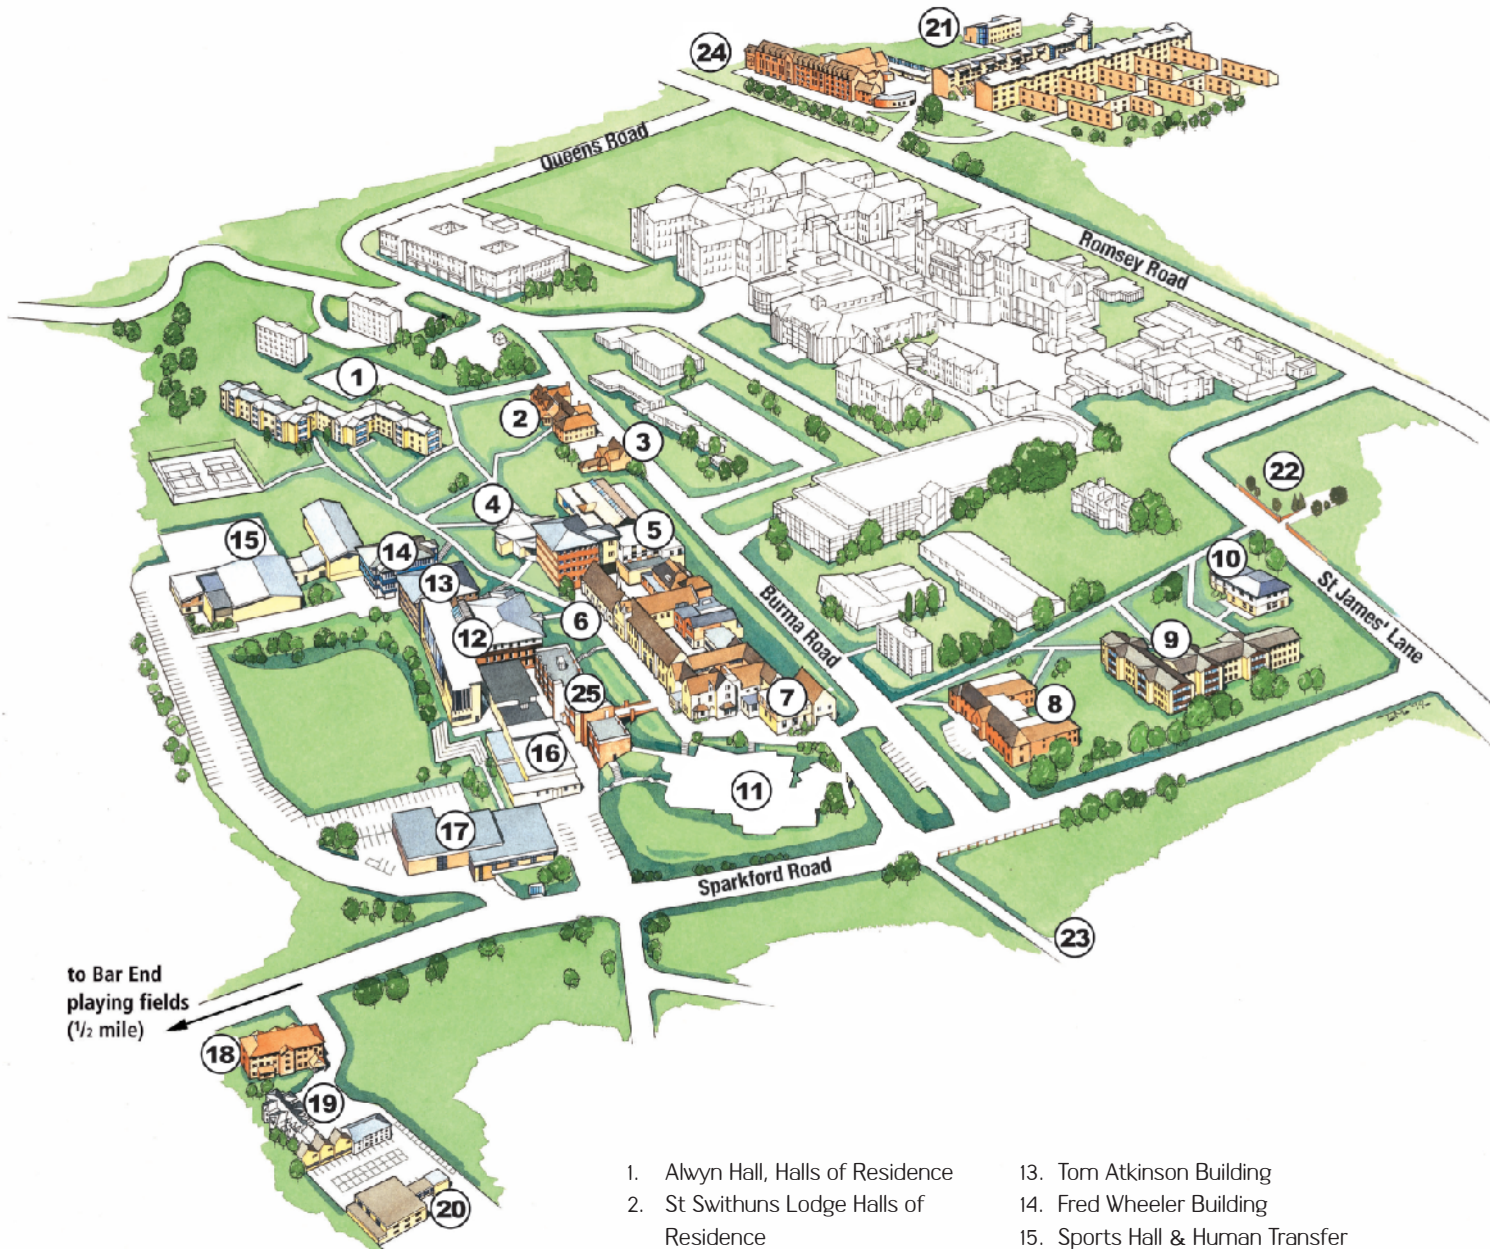

Finding your way around the King Alfred Campus

- | | |
|--|---|
| 1. Alwyn Hall, Halls of Residence | 13. Tom Atkinson Building |
| 2. St Swithuns Lodge Halls of Residence | 14. Fred Wheeler Building |
| 3. The Cottage | 15. Sports Hall & Human Transfer |
| 4. IT Centre | 16. Art Centre |
| 5. The Herbert Jarman Building | 17. The Stripe |
| 6. The Chaplaincy Centre | 18. Beech Glade, Halls of Residence |
| 7. Main Building | 19. Medecroft |
| 8. St Grimbalds Court | 20. Medecroft Annexe |
| 9. St Elizabeths Hall, Halls of Residence | 21. West Downs Student Village
Halls of Residence and West
Downs Centre |
| 10. St James Hall | 22. Holm Lodge |
| 11. New University Centre; Student Union; Dining hall; Reception | 23. Cemetery Lodge |
| 12. Library | 24. Master Lodge |
| | 25. St Edburga Building |