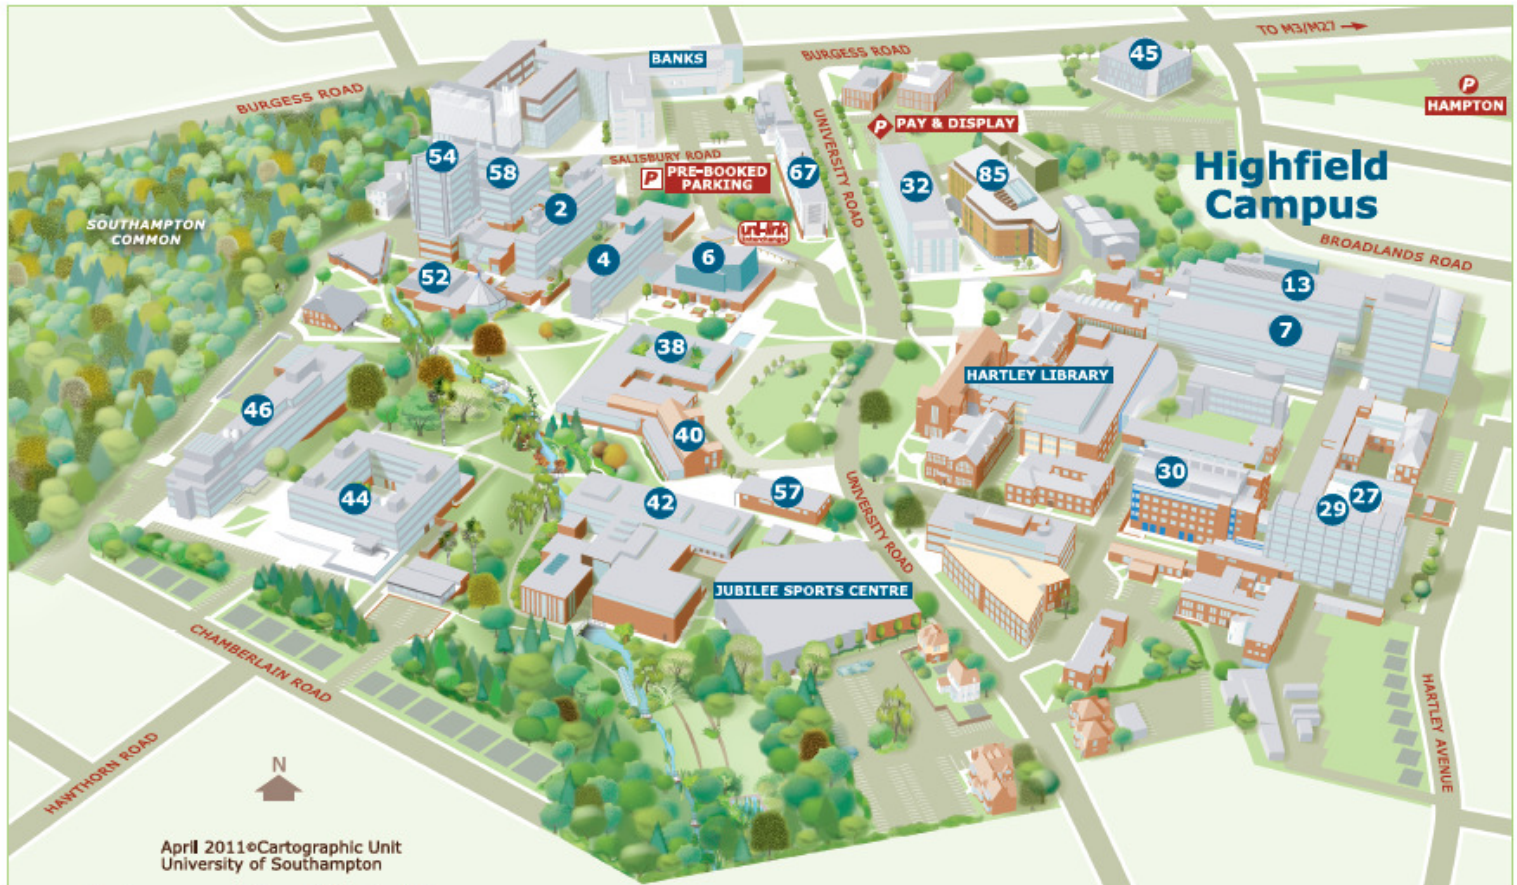

HIGHFIELD CAMPUS—HAMPTON CAR PARK

Conference and Hospitality Facilities

2 Management School	27 Chemistry	42 Piazza	52 Turner Sims
Music	29 Chemistry	Students' Union	54 Mathematics
4 Law School	30 Chemistry	44 Shackleton Building	57 Students' Union Shop
6 Nuffield Theatre	32 EEE Building	45 Centre for Innovation and Leadership in Health Sciences	58 Murray Building
7 Lanchester Building	38 Staff Social Centre	46 Physics & Astronomy	67 Nightingale Building
13 Tizard Building	40 Conference Office	52 Turner Sims	85 Institute for Life Sciences
	Garden Court	54 Mathematics	

Directions: Hampton Car Park SO17 3AT

The postcode takes you to Brewed Awakening Café, Hampton Car Park is on the left before you get to the café.

From the M3:

Follow signs for Southampton A33 (not Southampton Docks).

Follow the A33 (Bassett Ave.) through 2 roundabouts to a major intersection.

Turn left at the lights into Burgess Road

Continue through two sets of traffic lights

At 2nd set of traffic lights – Broadlands Road is the first on the right after these lights, with “Southampton Tyres” on the corner.

Hampton Car Park is on your left

From the M27:

Take junction 5 (Southampton Airport/Eastleigh)

If coming from the east, take the 1st exit off the roundabout; if coming from the west, take the 4th exit

Follow the A335 dual carriageway through 2 sets of traffic lights

At the 3rd set, turn right onto Burgess Road (McDonald's will be on your left)

Continue through one set of traffic lights

At traffic lights - Turn left into Broadlands Road

Hampton Car Park is on your left

From Southampton City Centre:

Follow signs for A33 (M3 London/ Winchester) onto The Avenue

Once on the Avenue continue to follow the road through four sets of traffic lights until you reach a large intersection

Turn right at this junction into Burgess Road

Continue through two sets of traffic lights

At 2nd set of traffic lights - Broadlands Road is first on the right after the lights, with “Southampton Tyres” on the corner.

Hampton Car Park is on your left

**A valid parking permit must be displayed in your windscreen
The Highfield Campus is a few minutes walk from the car park**

From Hampton Car Park to Highfield Campus (by foot):

Walk out of the car park and turn right

Walk to the traffic lights and turn left back along Burgess Road

Follow the road until the junction with University Road – the Stile Pub is opposite corner

Turn left into University Road

Continue until the traffic lights – cross over the road

You will walk past a car park with the Nuffield Theatre on your right hand side

Staff Social Centre building 38 is the next building (after the pond)